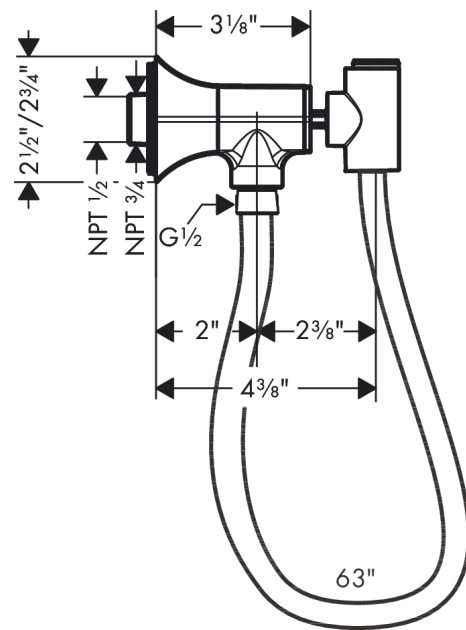

Locarno

Handshower Porter with Outlet

Finishes : **chrome** Part no. : **04831000**

Description

Features

- Consists of: Porter unit, Handshower hose
- Metal
- 1/2" NPT
- installation: wall
- hose nut: For shower hoses with conical nut on both sides

Item details

List Price \$ 178.00

Compliance

Product image

Scale drawing

Locarno

Handshower Porter with Outlet

Finishes : **chrome** Part no. : **04831000**

Spare parts list

Year of production: >**02/21**

Pos.	Description	Part no.	Price	PU
1	connecting thread	96472001	-	1
2	set of non return valves DW 15	94074000	-	1
3	seal	98058000	-	1
4	shower hose 1,60 m	28276003	-	1